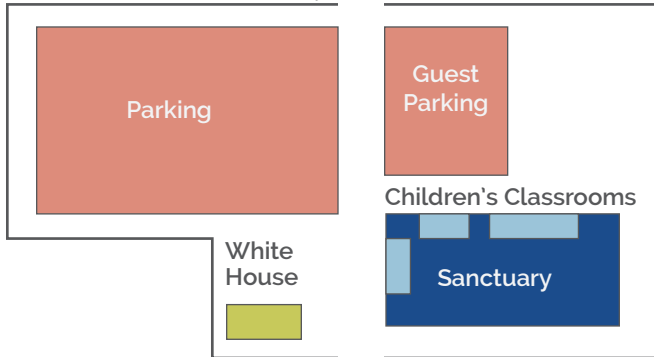

Entrance and Northbound Exits Only

NW 7th Street

Southbound Exits Only

NW 6th Street

-  Sanctuary
-  Children's Classrooms
-  RAC - Gym and Sports Cafe
-  Ministry Center/ BRCS
-  Parking
-  Pedestrian Crosswalk
-  Athletic Field
-  The White House